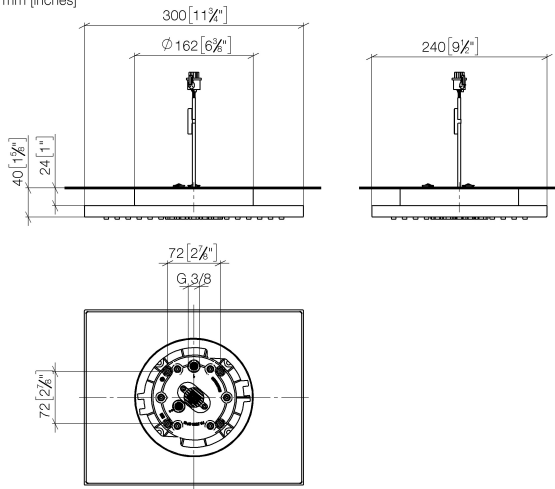

**Rain shower for surface-mounted ceiling installation with light 300 x 240 mm -
Champagne (22kt Gold)**

IMO

28 042 980

Fits: IMO, LULU, MEM, CL.1, CYO

- rain shower 300 x 240mm
- PURE RAIN, max. flow rate 6.8 l/min (at 3 bar)
- PURIFY RAIN, max. flow rate 6 l/min (at 3 bar)
- Distance to ceiling from bottom edge of shower 40 mm
- with anti-scale system
- central LED Spot 3000 K
- Provided by customer: Light switch
- Not suitable for use in a steam room.

Required miscellaneous

Concealed ceiling installation box for surface-mounted ceiling installation with light - 35 042 970-90 0010

- min. recess depth 90 mm
- Pre-assembly kit for three-way diverter included
- max. recess depth 115 mm
- Provided by customer: Light switch

**Rain shower for surface-mounted ceiling installation with light 300 x 240 mm -
Champagne (22kt Gold)**

IMO

28 042 980
mm [inches]

Flow rate chart

Codes & Standards

California Energy
Commission
(CEC)

Water Sense