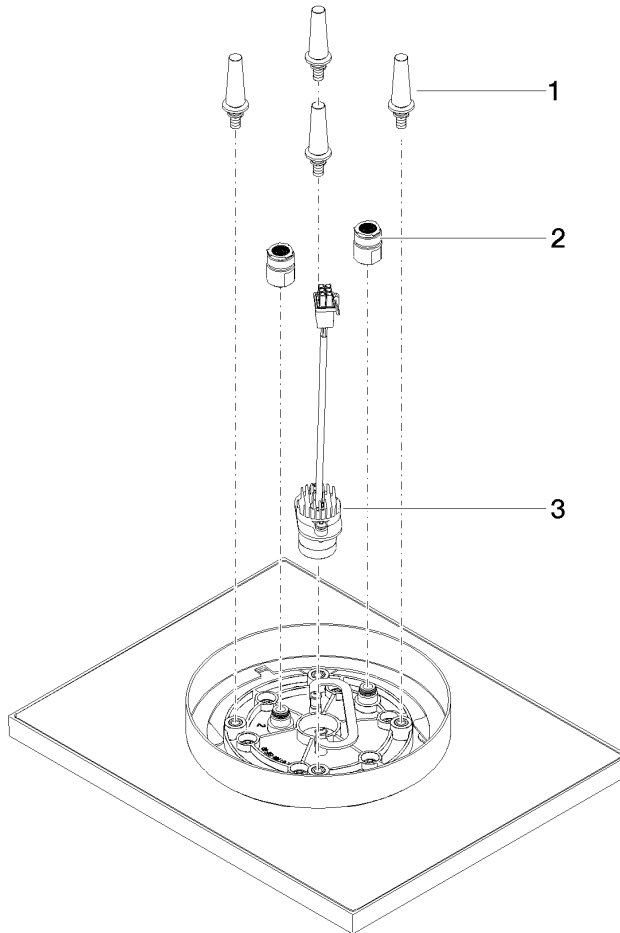

**Rain shower for surface-mounted ceiling installation with light 300 x 240 mm -
Champagne (22kt Gold)**

IMO

28 042 980

Fits: IMO, LULU, MEM, CL.1, CYO

- rain shower 300 x 240mm
- PURE RAIN, max. flow rate 6.8 l/min (at 3 bar)
- PURIFY RAIN, max. flow rate 6 l/min (at 3 bar)
- Distance to ceiling from bottom edge of shower 40 mm
- with anti-scale system
- central LED Spot 3000 K
- Provided by customer: Light switch
- Not suitable for use in a steam room.

**Rain shower for surface-mounted ceiling installation with light 300 x 240 mm -
Champagne (22kt Gold)**

IMO

28 042 980
mm [inches]

Flow rate chart

Codes & Standards

California Energy
Commission
(CEC)

Water Sense

Rain shower for surface-mounted ceiling installation with light 300 x 240 mm -
Champagne (22kt Gold)

IMO

28 042 980

Certificates

IAPMO_11777.

IAPMO_4976 (7).

28 042 980

Spare parts list

No.	Item Number	Name	Quantity used	Delivery time
1	90 17 20 263 00 90	fixing set	1	2
2	90 24 03 309 02 90	connection	2	2
3	90 10 01 225 00 90	electronic accessories	1	2