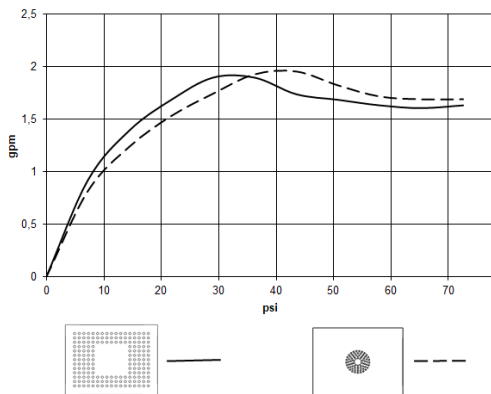

**Rain shower for surface-mounted ceiling installation with light 300 x 240 mm -
Champagne (22kt Gold)**

IMO

28 042 980

Fits: IMO, LULU, MEM, CL.1, CYO

- rain shower 300 x 240mm
- PURE RAIN, max. flow rate 6.8 l/min (at 3 bar)
- PURIFY RAIN, max. flow rate 6 l/min (at 3 bar)
- Distance to ceiling from bottom edge of shower 40 mm
- with anti-scale system
- central LED Spot 3000 K
- Provided by customer: Light switch
- Not suitable for use in a steam room.

**Rain shower for surface-mounted ceiling installation with light 300 x 240 mm -
Champagne (22kt Gold)**

IMO

28 042 980
mm [inches]

Flow rate chart

Codes & Standards

California Energy
Commission
(CEC)

Water Sense